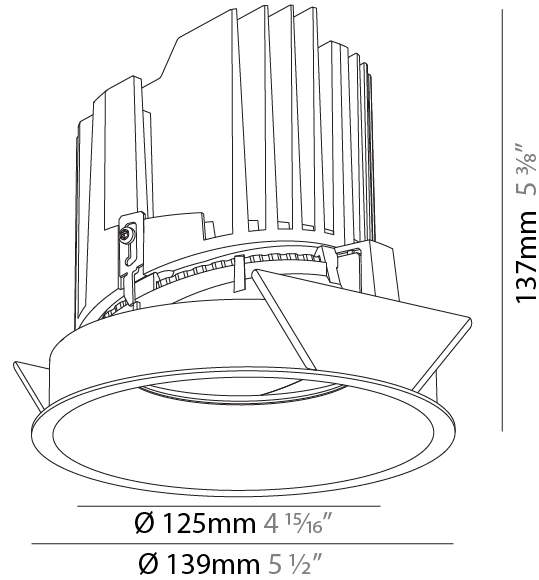

GENERAL

Series: Bioniq
 Subseries: Bioniq Round Semi Adjustable
 Brand: Prolight
 Division: Architectural
 Mounting Type: Recessed
 Mounting Location: Ceiling
 Subcategory: Downlight

PHYSICAL

Shape: Round
 Diameter (mm): 139
 Diameter (in): 5 1/2
 Height (mm): 137
 Height (in): 5 3/8
 Ceiling Thickness (mm): 10 / 12.5 / 15
 Ceiling Thickness (in): 3/8 or 1/2 or 9/16
 Min. Recessing Depth (mm): 150
 Min. Recessing Depth (in): 5 7/8
 Light Distribution: Adjustable / Downlight
 Weight (kg): 0.814
 Weight (lbs): 1.79
 Fixture Finish: SSR / BKV / CWI / CRY / HAB / UFT / ITA / RUA / FTG / MYG / LOD / PUS / FRO / FUP / KIA / POP / BLS / SPG / MEY / GOH / GUM / CHC / COM / ABZ / JAG / OBR / MOS / ROR
 Fixture Material: Aluminum Die Cast
 Cut-out Measurements: 130mm / 5 1/8"

GENERAL

Series: Bioniq
 Subseries: Bioniq Round Semi Adjustable
 Brand: Prolicht
 Division: Architectural
 Mounting Type: Recessed
 Mounting Location: Ceiling
 Subcategory: Downlight

PHYSICAL

Shape: Round
 Diameter (mm): 139
 Diameter (in): 5 1/2
 Height (mm): 137
 Height (in): 5 3/8
 Ceiling Thickness (mm): 10 / 12.5 / 15
 Ceiling Thickness (in): 3/8 or 1/2 or 9/16
 Min. Recessing Depth (mm): 150
 Min. Recessing Depth (in): 5 7/8
 Light Distribution: Adjustable / Downlight
 Weight (kg): 0.851
 Weight (lbs): 1.88
 Fixture Finish: SSR / BKV / CWI / CRY / HAB / UFT / ITA / RUA / FTG / MYG / LOD / PUS / FRO / FUP / KIA / POP / BLS / SPG / MEY / GOH / GUM / CHC / COM / ABZ / JAG / OBR / MOS / ROR
 Fixture Material: Aluminum Die Cast
 Cut-out Measurements: 130mm / 5 1/8"

OPTICAL

Reflector°: 10
 Adjustability: Rotational 355°; Tilt 10°

RATINGS AND CERTIFICATIONS

Certified By: Certified for North American Standards
 IP rating: IP54

	130mm 5 1/8"	150mm 5 7/8"	10 15mm 3/8" 9/16"	10°	355°	