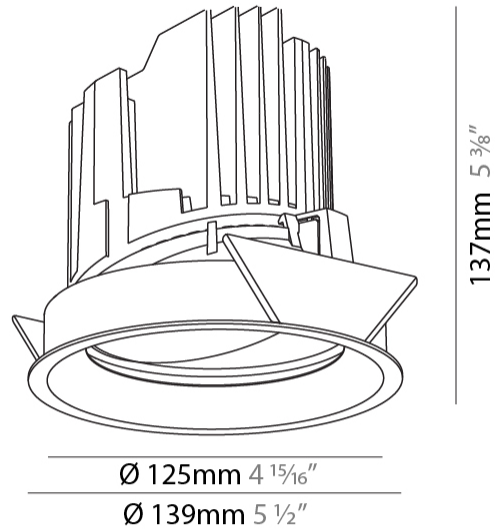

PHYSICAL

Shape: Round
Diameter (mm): 139
Diameter (in): 5 1/2
Height (mm): 137
Height (in): 5 3/8
Ceiling Thickness (mm): 10 / 12.5 / 15
Ceiling Thickness (in): 3/8 or 1/2 or 9/16
Min. Recessing Depth (mm): 150
Min. Recessing Depth (in): 5 7/8
Light Distribution: Adjustable / Downlight
Weight (kg): 0.849
Weight (lbs): 1.87
Fixture Finish: SSR / BKV / CWI / CRY / HAB / UFT / ITA / RUA / FTG / MYG / LOD / PUS / FRO / FUP / KIA / POP / BLS / SPG / MEY / GOH / GUM / CHC / COM / ABZ / JAG / OBR / MOS / ROR
Fixture Material: Aluminum Die Cast
Cut-out Measurements: 130mm / 5 1/8"

ELECTRICAL

Lamp Type: LED (Zhaga Standard)
Input Wattage (W): 13.2 / 16.5
Total Output Wattage (W): 12 / 14
Dimming: Tri-Mode (Non-Dimming and Phase Dimming (120Vac only) and 0-10V Dimming)
Driver Included: No
Driver Location: Recessed Housing
Driver Type: Constant Current - Universal
Driver Class: Class 2
Housing: See components
Input Voltage (V): 120 - 277
Constant Current (MA): 350

LED

Number of LEDs: 1
Color Temperature (°K): 2700 / 3000 / 3500 / 4000
Max. Delivered Lumen (lm): 810 / 900 / 970 / 990
Nominal Lumen (lm): 960 / 1070 / 1156 / 1180
CRI: >90 CRI
Efficiency (%): 0.905
Lamp Life (hrs): 50000

OPTICAL

Reflector°: 10
Adjustability: Rotational 355°; Tilt 30°

RATINGS AND CERTIFICATIONS

Certified By: Certified for North American Standards
IP rating: IP54